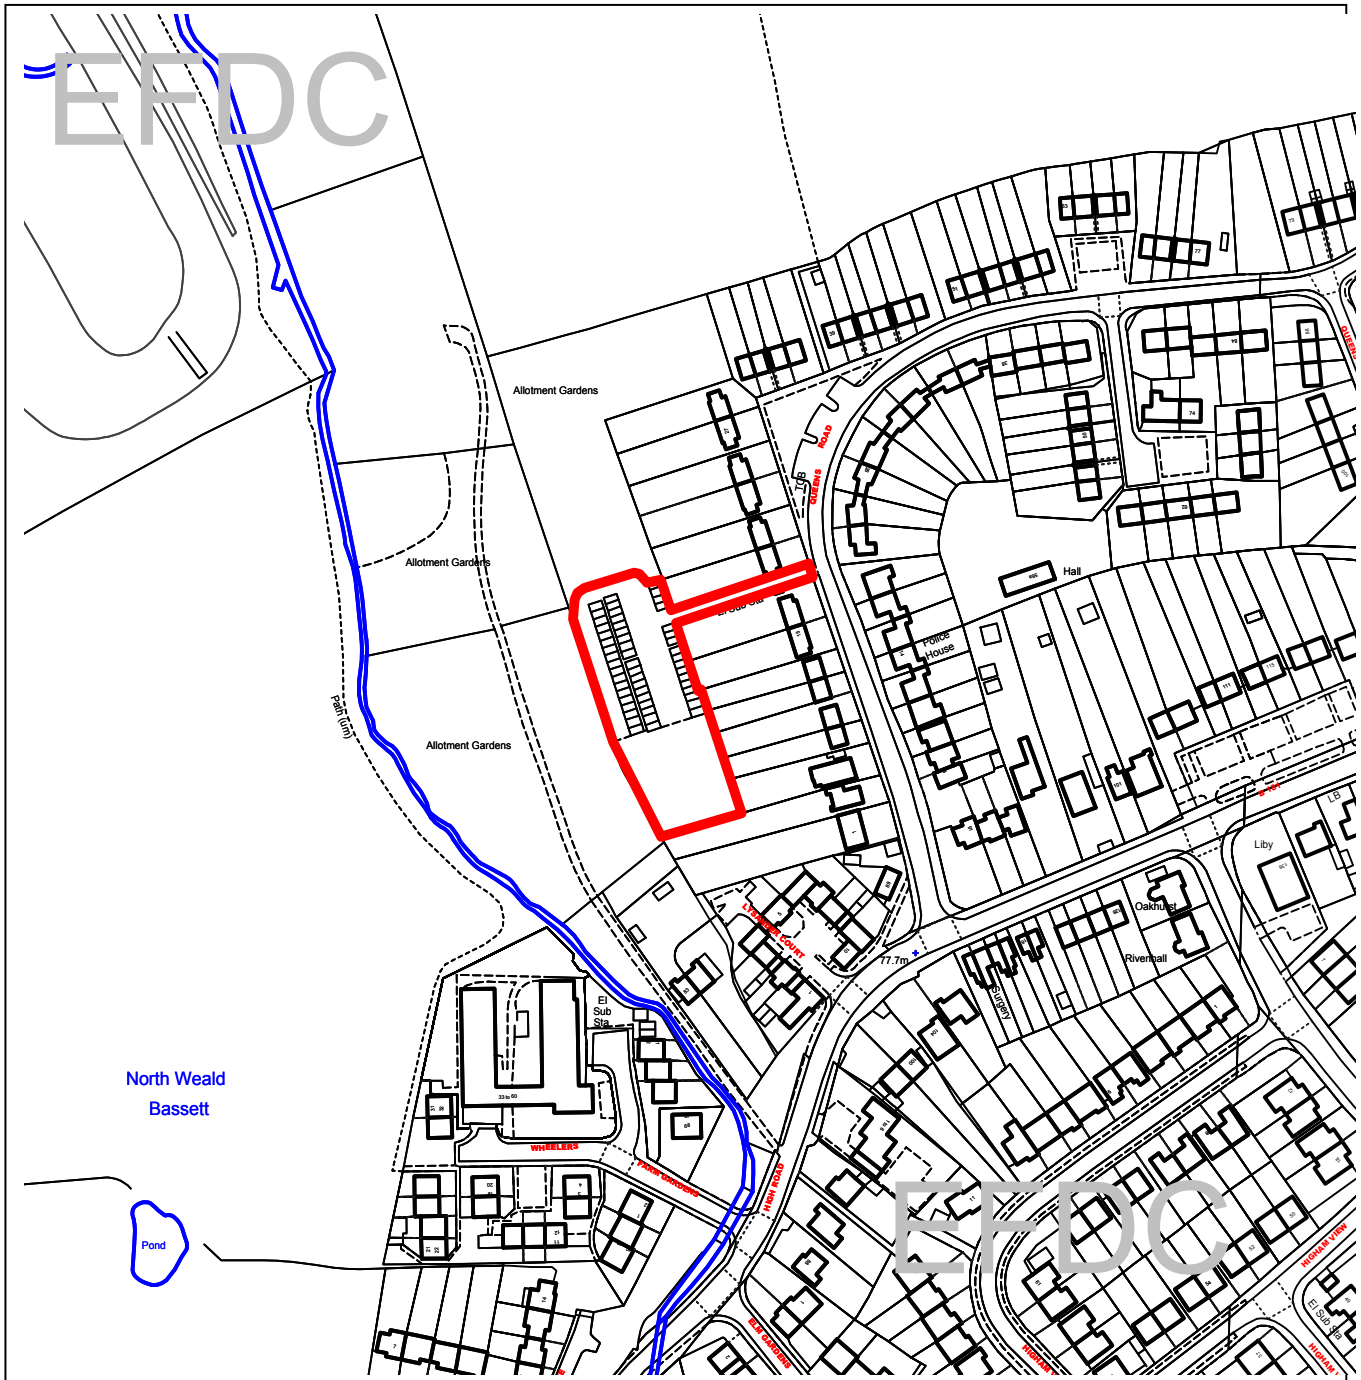

Epping Forest District Council

Agenda Item Number

Unauthorised reproduction infringes
Crown Copyright and may lead to
prosecution or civil proceedings.

Contains Ordnance Survey Data. ©
Crown Copyright 2013 EFDC License No:
100018534

Contains Royal Mail Data. © Royal Mail
Copyright & Database Right 2013

Application Number:	EPF/1771/15
Site Name:	Garages behind 17 Queens Road, North Weald, CM16 6JE
Scale of Plot:	1/2500